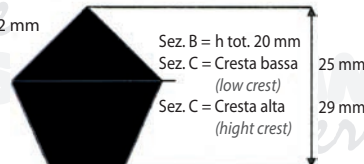

Rivestimenti speciali su cinghie e manicotti

Special surfaces for sleeves and belts

Rivestimenti cinghie trapezie

V-belts surfaces

Fianchi inclinati
Inclined edges

Fianchi dritti
Straight edges

Ripporto giallo anticalore
Yellow coating heat resistant

Ripporto 30 x 5
30 x 5 coating

Ripporto a spruzzo PU antiusura
Spray PU covering abrasion resistant

Crestatura
Ridge

Nido d'ape
Honey comb