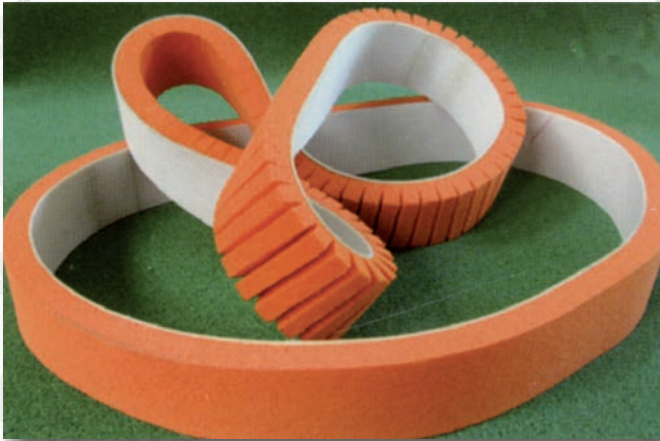

Rivestimenti speciali su cinghie e manicotti

Special surfaces for sleeves and belts

Rivestimenti cinghie trapezie

V-belts surfaces

Fianchi inclinati
Inclined edges

Fianchi dritti
Straight edges

Ripporto giallo anticalore
Yellow coating heat resistant

Ripporto 30 x 5
30 x 5 coating

Ripporto a spruzzo PU antiusura
Spray PU covering abrasion resistant

Crestatura
Ridge

Nido d'ape
Honey comb