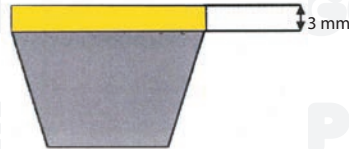

Rivestimenti speciali su cinghie e manicotti

Special surfaces for sleeves and belts

Rivestimenti cinghie trapezie

V-belts surfaces

Fianchi inclinati
Inclined edges

Fianchi dritti
Straight edges

Ripporto giallo anticalore
Yellow coating heat resistant

Ripporto 30 x 5
30 x 5 coating

Ripporto a spruzzo PU antiusura
Spray PU covering abrasion resistant

Crestatura
Ridge

Nido d'ape
Honey comb