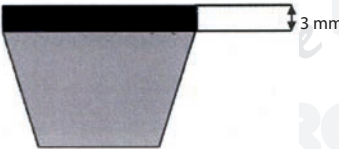

Rivestimenti speciali su cinghie e manicotti

Special surfaces for sleeves and belts

Rivestimenti cinghie trapezie

V-belts surfaces

Fianchi inclinati
Inclined edges

Fianchi dritti
Straight edges

Ripporto giallo anticalore
Yellow coating heat resistant

Ripporto 30 x 5
30 x 5 coating

Ripporto a spruzzo PU antiusura
Spray PU covering abrasion resistant

Crestatura
Ridge

Nido d'ape
Honey comb