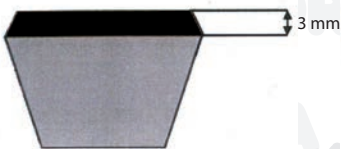

Rivestimenti speciali su cinghie e manicotti

Special surfaces for sleeves and belts

Rivestimenti cinghie trapezie

V-belts surfaces

Fianchi inclinati
Inclined edges

Fianchi dritti
Straight edges

Ripporto giallo anticalore
Yellow coating heat resistant

Ripporto 30 x 5
30 x 5 coating

Ripporto a spruzzo PU antiusura
Spray PU covering abrasion resistant

Crestatura
Ridge

Nido d'ape
Honey comb