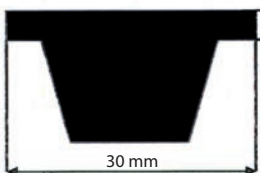

Rivestimenti speciali su cinghie e manicotti

Special surfaces for sleeves and belts

Rivestimenti cinghie trapezie

V-belts surfaces

Fianchi inclinati
Inclined edges

Fianchi dritti
Straight edges

Ripporto giallo anticalore
Yellow coating heat resistant

Ripporto 30 x 5
30 x 5 coating

Ripporto a spruzzo PU antiusura
Spray PU covering abrasion resistant

Crestatura
Ridge

Nido d'ape
Honey comb