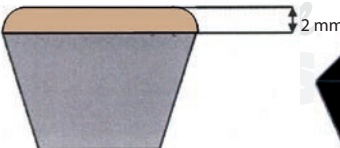

Rivestimenti speciali su cinghie e manicotti

Special surfaces for sleeves and belts

Rivestimenti cinghie trapezie

V-belts surfaces

Fianchi inclinati
Inclined edges

Fianchi dritti
Straight edges

Ripporto giallo anticalore
Yellow coating heat resistant

Ripporto 30 x 5
30 x 5 coating

Ripporto a spruzzo PU antiusura
Spray PU covering abrasion resistant

Crestatura
Ridge

Nido d'ape
Honey comb