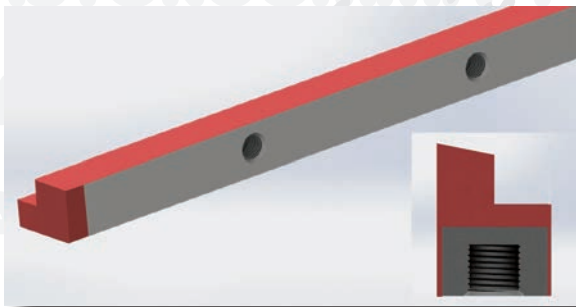

Raschiatore presse

Scraper for presses

PRESS SCRAPER - PU

10X13X1684

COD. 403PFFV10131684

PRESS SCRAPER - RUBBER

10X13X1684

COD. 403PFFG10131684

SUPERFICIE INCLINATA
INCLINED SURFACE

SUPERFICIE PIATTA
FLAT SURFACE

fianchi ricoperti
covered sides