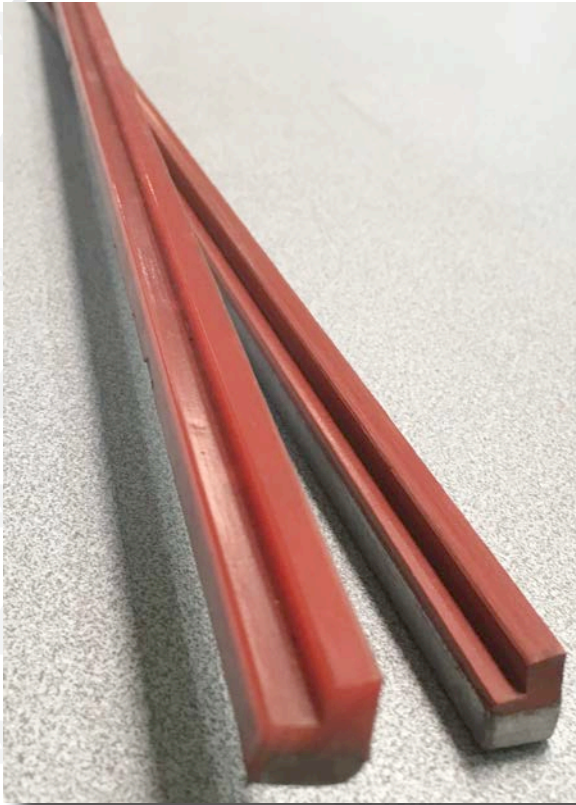

Raschiatore presse

Scraper for presses

PRESS SCRAPER - PU

10X13X1684

COD. 403PFFV10131684

PRESS SCRAPER - RUBBER

10X13X1684

COD. 403PFFG10131684

SUPERFICIE INCLINATA
INCLINED SURFACE

SUPERFICIE PIATTA
FLAT SURFACE

fianchi ricoperti
covered sides