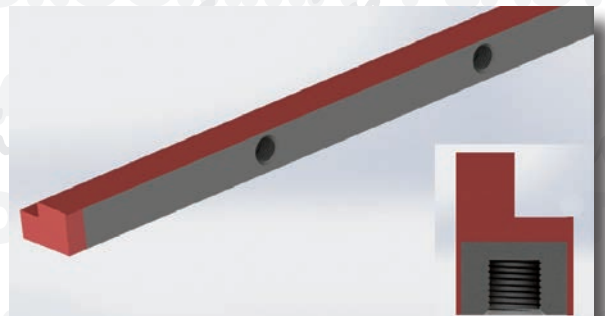

Raschiatore presse

Scraper for presses

PRESS SCRAPER - PU

10X13X1684

COD. 403PFFV10131684

PRESS SCRAPER - RUBBER

10X13X1684

COD. 403PFFG10131684

SUPERFICIE INCLINATA
INCLINED SURFACE

SUPERFICIE PIATTA
FLAT SURFACE

fianchi ricoperti
covered sides