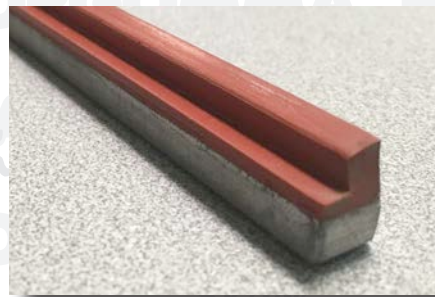

Raschiatore presse

Scraper for presses

PRESS SCRAPER - PU

10X13X1684

COD. 403PFFV10131684

PRESS SCRAPER - RUBBER

10X13X1684

COD. 403PFFG10131684

SUPERFICIE INCLINATA
INCLINED SURFACE

SUPERFICIE PIATTA
FLAT SURFACE

fianchi ricoperti
covered sides