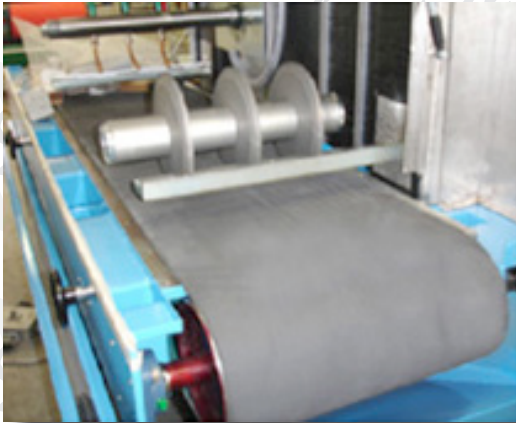

Nastri da taglio

Conveyor belts for cutting machines

GOMMA NERA SUPERGRIP
SUPERGRIP BLACK RUBBER

*985NASTRO5650X700

Central guide "K17"

*985NASTRO5680X500

Central guide "K17"

GOMMA ROSSA ANTIUSURA
RED RUBBER

FORNIBILI MISURE A RICHIESTA
MORE SIZES UNDER REQUEST

*985NASTRO6200X500

Central guide "K17"

*4700 X 450 X 13

Central guide "K17"

*6100 X 700 X 13

Central guide "K17"

Nastri trasportatori speciali da taglio

Special conveyor belts for cutting machines

PVC+Gomma / PVC+Rubber

Gomma / Rubber

Guida Centrale
Central Guide

PVC+Gomma rossa / PVC+Red rubber

Gomma / Rubber